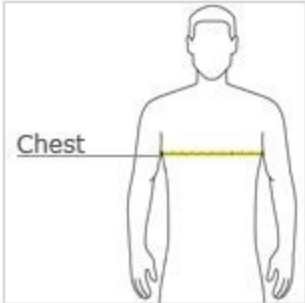

HOW TO MEASURE

CHEST
With arms down at sides, measure around the upper body, under arms and over the fullest part of the chest.

SIZE CHART

	XS	S	M	L	XL	2XL	3XL
Chest	32-34	35-37	38-40	41-43	44-46	47-49	50-53