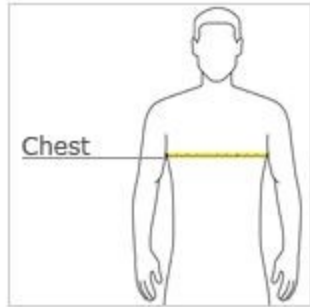

HOW TO MEASURE

CHEST

With arms down at sides, measure around the upper body, under arms and over the fullest part of the chest.

SIZE CHART

	XS	S	M	L	XL	2XL	3XL	4XL
Chest	32-34	36-38	40-42	44-46	48-50	52-54	56-58	60-62
