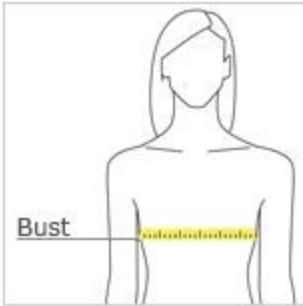

HOW TO MEASURE

BUST

With arms down at sides, measure around the upper body, under arms and around the fullest part of the bust.

SIZE CHART

	XS	S	M	L	XL	XXL	3XL
Size	2	4/6	8/10	12/14	16/18	20/22	24/26
Bust	32-34	35-36	37-38	39-41	42-44	45-47	48-51